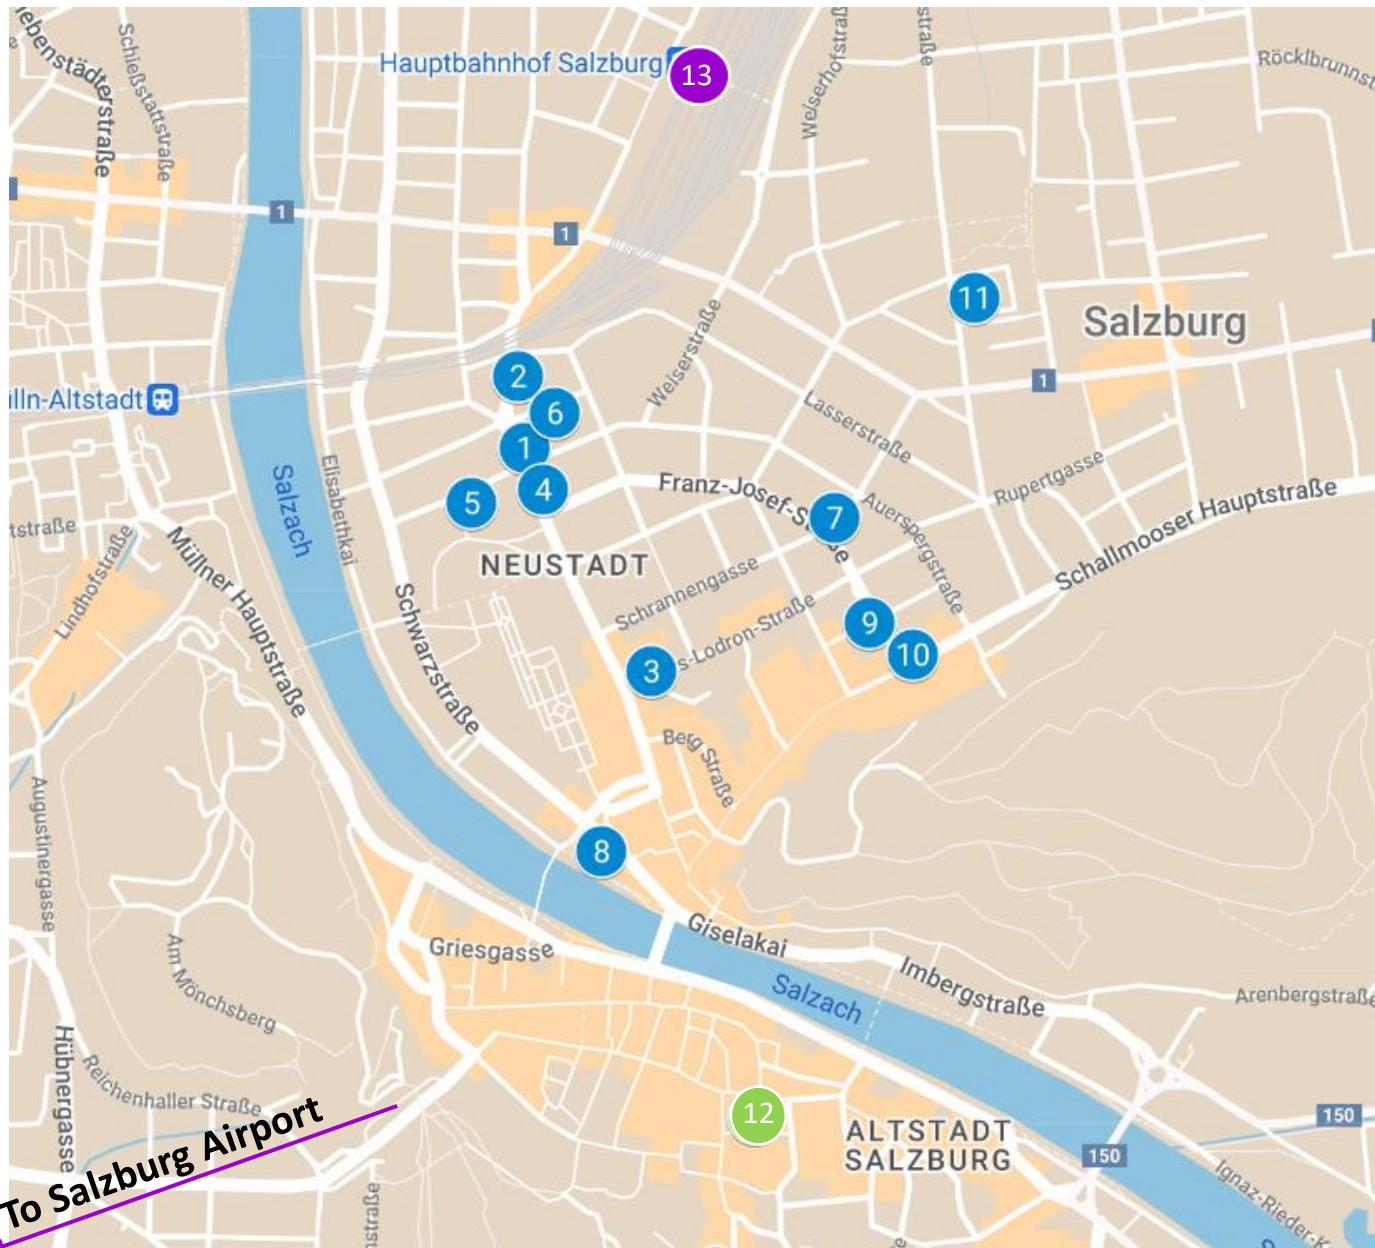

Suggested hotels for Participants to Assembly 2023

| Hotel | Link | Star Rating | Distance to conference hotel Walking time/distance |
|-----------------------------|----------------------------|-------------|---|
| Imlauer Pitter Hotel | Click Here | 4* | Conference Hotel |
| Imlauer & Bräu Salzburg | Click Here | 4* | 1 min/ 50m |
| Hotel am Mirabellplatz | Click Here | 4* | 8 min / 500m |
| Hyperion | Click Here | 4* | 1 min / 50m |
| Sheraton Grand Salzburg | Click Here | 5* | 3 min / 230m |
| Hotel Markus Sittikus | Click Here | 4* | 1 min / 100m |
| The Mozart Hotel | Click Here | 4* | 9 min / 650m |
| Hotel Sacher | Click Here | 5* | 11 min / 800m |
| NH Collection Salzburg City | Click Here | 4* | 10 min / 750m |
| Alstadt Hotel Hofwirt | Click Here | 3* | 11 min / 850m |
| Mercure Salzburg City | Click Here | 4* | 11 min / 900m |

The above hotels are suggestions that are close to the main conference hotel (Imlauer Pitter Hotel). EGGA has no special rates at these suggested hotels because you can get the best prices by booking direct on the hotel websites.

If you do not find what you need, you are welcome to check back with Catherine Evans by email to catherine.evans@worldspan.co.uk for additional suggestions.

Hotels

- 1 **Conference Hotel – Imlauer Hotel Pitter**
- 2 Imlauer & Bräu Salzburg
- 3 Hotel am Mirabellplatz
- 4 Hyperion Hotel Salzburg
- 5 Sheraton Grand Salzburg
- 6 Hotel Markus Sittikus
- 7 The Mozart
- 8 Hotel Sacher Salzburg
- 9 NH Collection Salzburg City
- 10 Altstadt Hotel Hofwirt
- 11 Hotel Mercure Salzburg City

Conference Dinner

- 12 Conference Dinner – Residenz zu Salzburg

Travel

- 13 Salzburg Central Train Station
- 14 Salzburg Airport